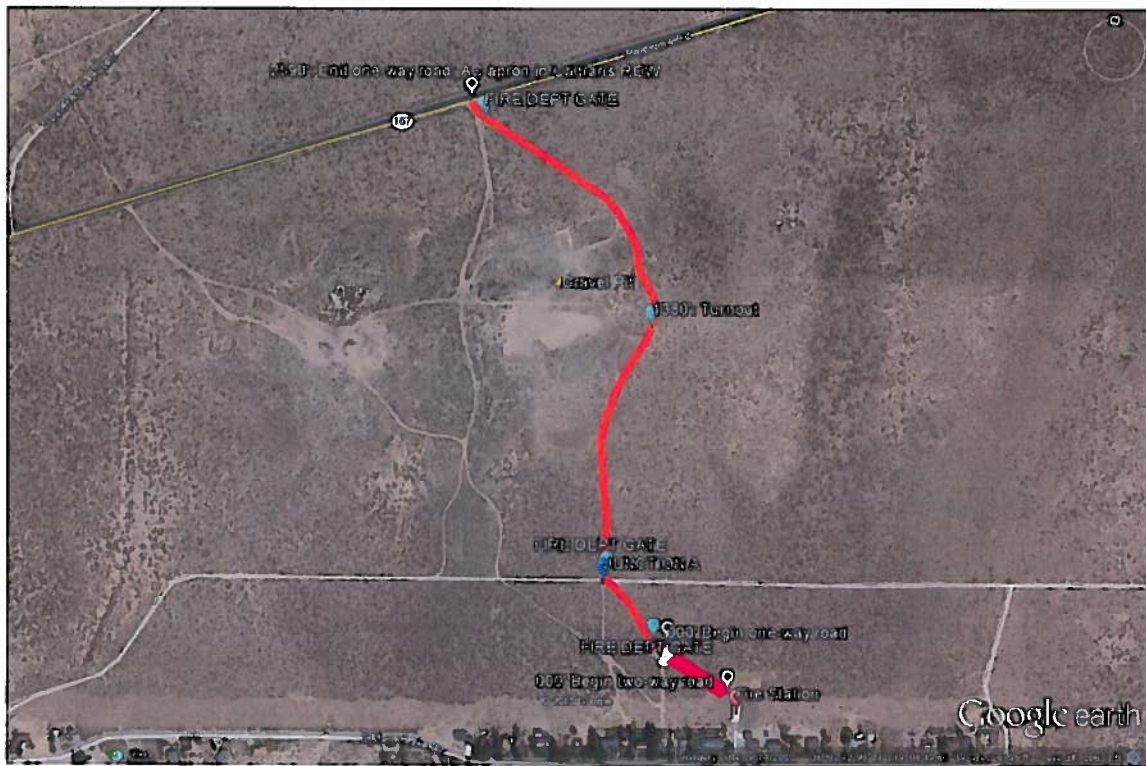

Legend

- Blue Lake
- Cemetery
- East Side
- Fire Station
- Goat Ranch

For Planning Purposes only.
 This Map is Not a Legal
 Land Status Record.

T2N

T2N

R26E

R26E

Map #3 - Alternate Routes

Legend

Alternative Access Routes

- Blue Lake
- Cemetery
- East Side
- Fire Station
- Goat Ranch

Land Status

- Bureau of Land Management
- Forest Service
- Other Government
- Private

For Planning Purposes only.
 This Map is Not a Legal
 Land Status Record.

T2N

R26E

FIGURE 2.1 – ROUTE OVERVIEW

FIGURE 2.2 – FIRE STATION & WELL DETAIL

FIRE STATION ALTERNATIVE - PROPOSED ACTION

R26E

Map #4 - Potential Rehab. Areas

US Department of the Interior
BUREAU OF LAND MANAGEMENT
 Bishop Field Office
 Bishop, California
 (760) 872-5000
www.blm.gov/cal/bishop
 Date Prepared: 6/5/2013
 Project: MonoCityEscapellid

T2N

Parallel Road #5

Disturbed Area
on North Side #4

Well Pipeline
Corridor #3

Pit Road N/S Ext. #2

Pit Road Diagonal
Ext. #1

Parallel Road #5

Parallel Road #6