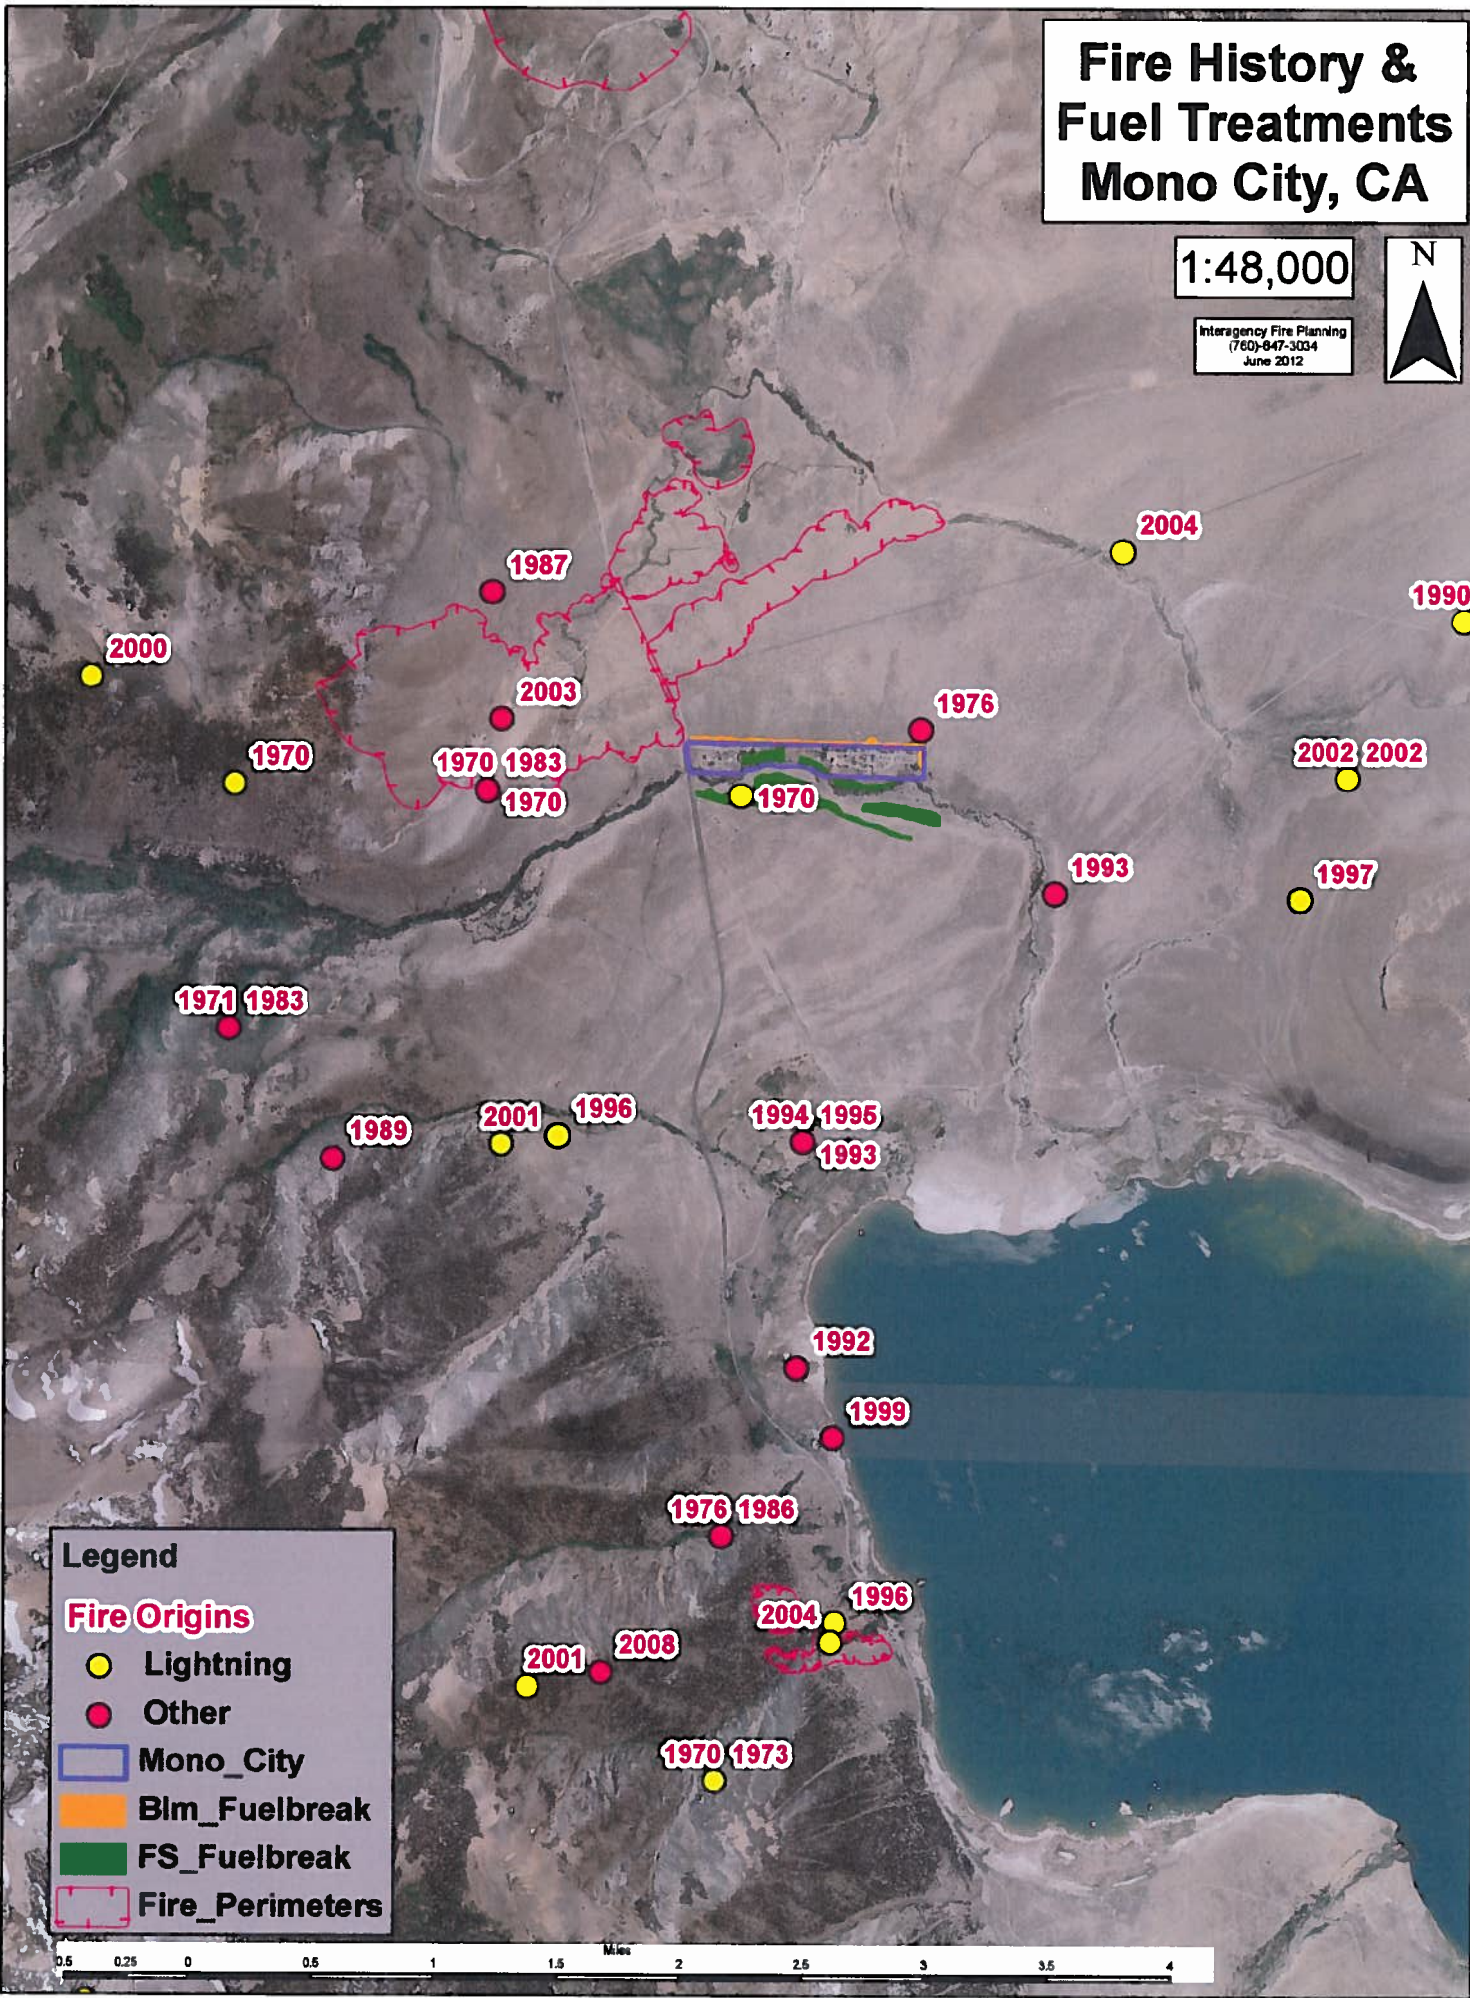

Legend

- Blue Lake
- Cemetery
- East Side
- Fire Station
- Goat Ranch

For Planning Purposes only.
 This Map is Not a Legal
 Land Status Record.

T2N

T2N

R26E

R26E

Map #3 - Alternate Routes

T2N

Parallel Road #5

Disturbed Area
on North Side #4

Well Pipeline
Corridor #3

Pit Road N/S Ext. #2

Pit Road Diagonal
Ext. #1

Parallel Road #5

Parallel Road #6

For Planning Purposes only.
 This Map is Not a Legal
 Land Status Record.

R26E

T2N

Fire History & Fuel Treatments Mono City, CA

1:48,000

Interagency Fire Planning
(760)-947-3034
June 2012

Legend

Fire Origins