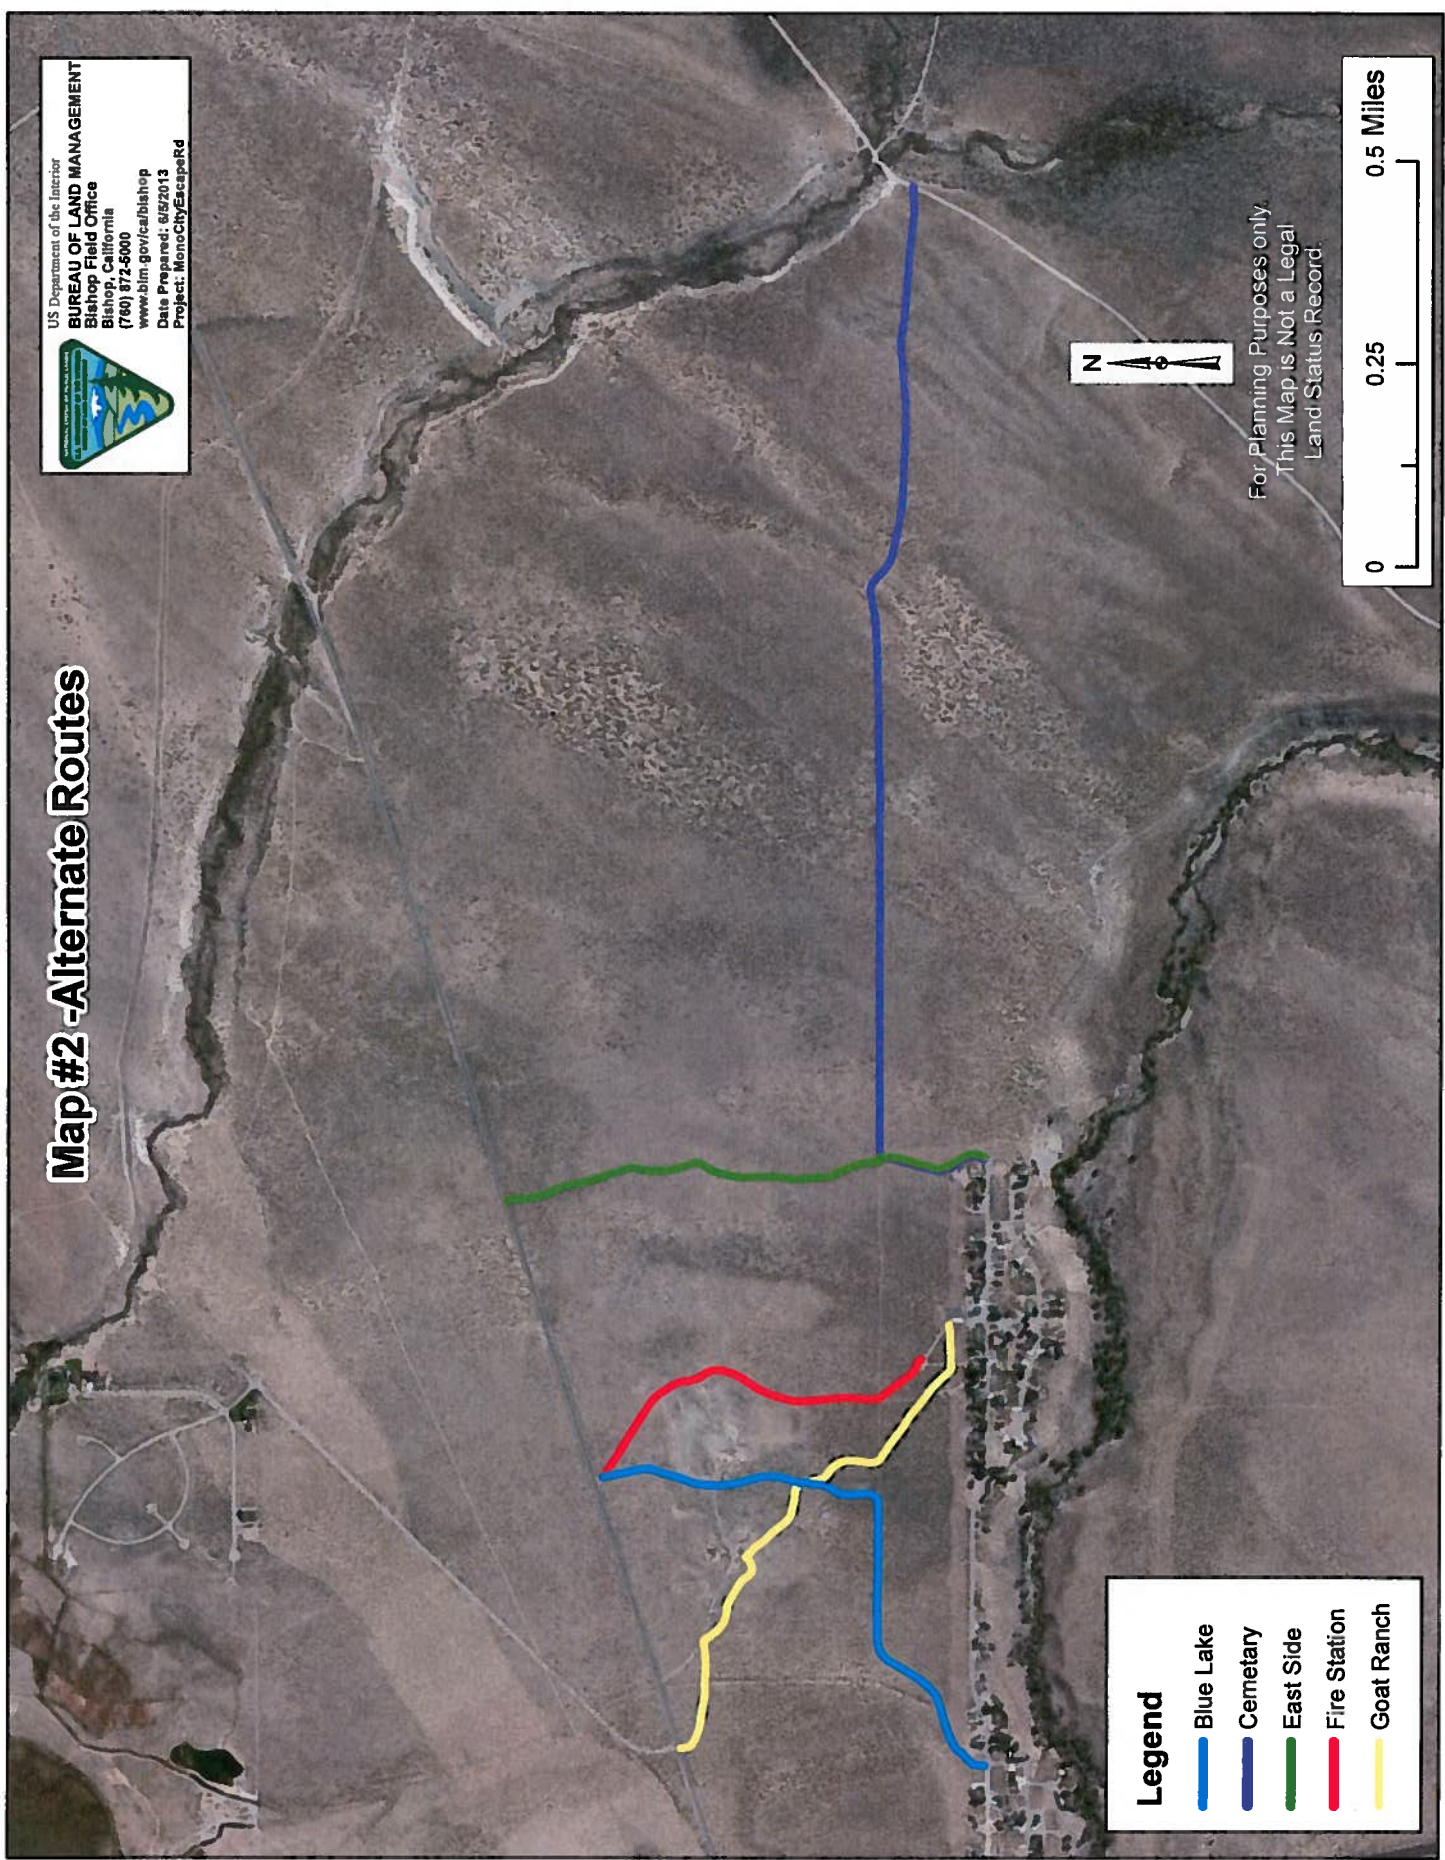

Legend

- Blue Lake
- Cemetery
- East Side
- Fire Station
- Goat Ranch

For Planning Purposes only.
 This Map is Not a Legal
 Land Status Record.

T2N

T2N

R26E

R26E

Map #3 - Alternate Routes

Legend

Alternative Access Routes

- Blue Lake
- Cemetery
- East Side
- Fire Station
- Goat Ranch

Land Status

- Bureau of Land Management
- Forest Service
- Other Government
- Private

For Planning Purposes only.
 This Map is Not a Legal
 Land Status Record.

T2N

Parallel Road #5

Disturbed Area
on North Side #4

Well Pipeline
Corridor #3

Pit Road N/S Ext. #2

Pit Road Diagonal
Ext. #1

Parallel Road #5

Parallel Road #6