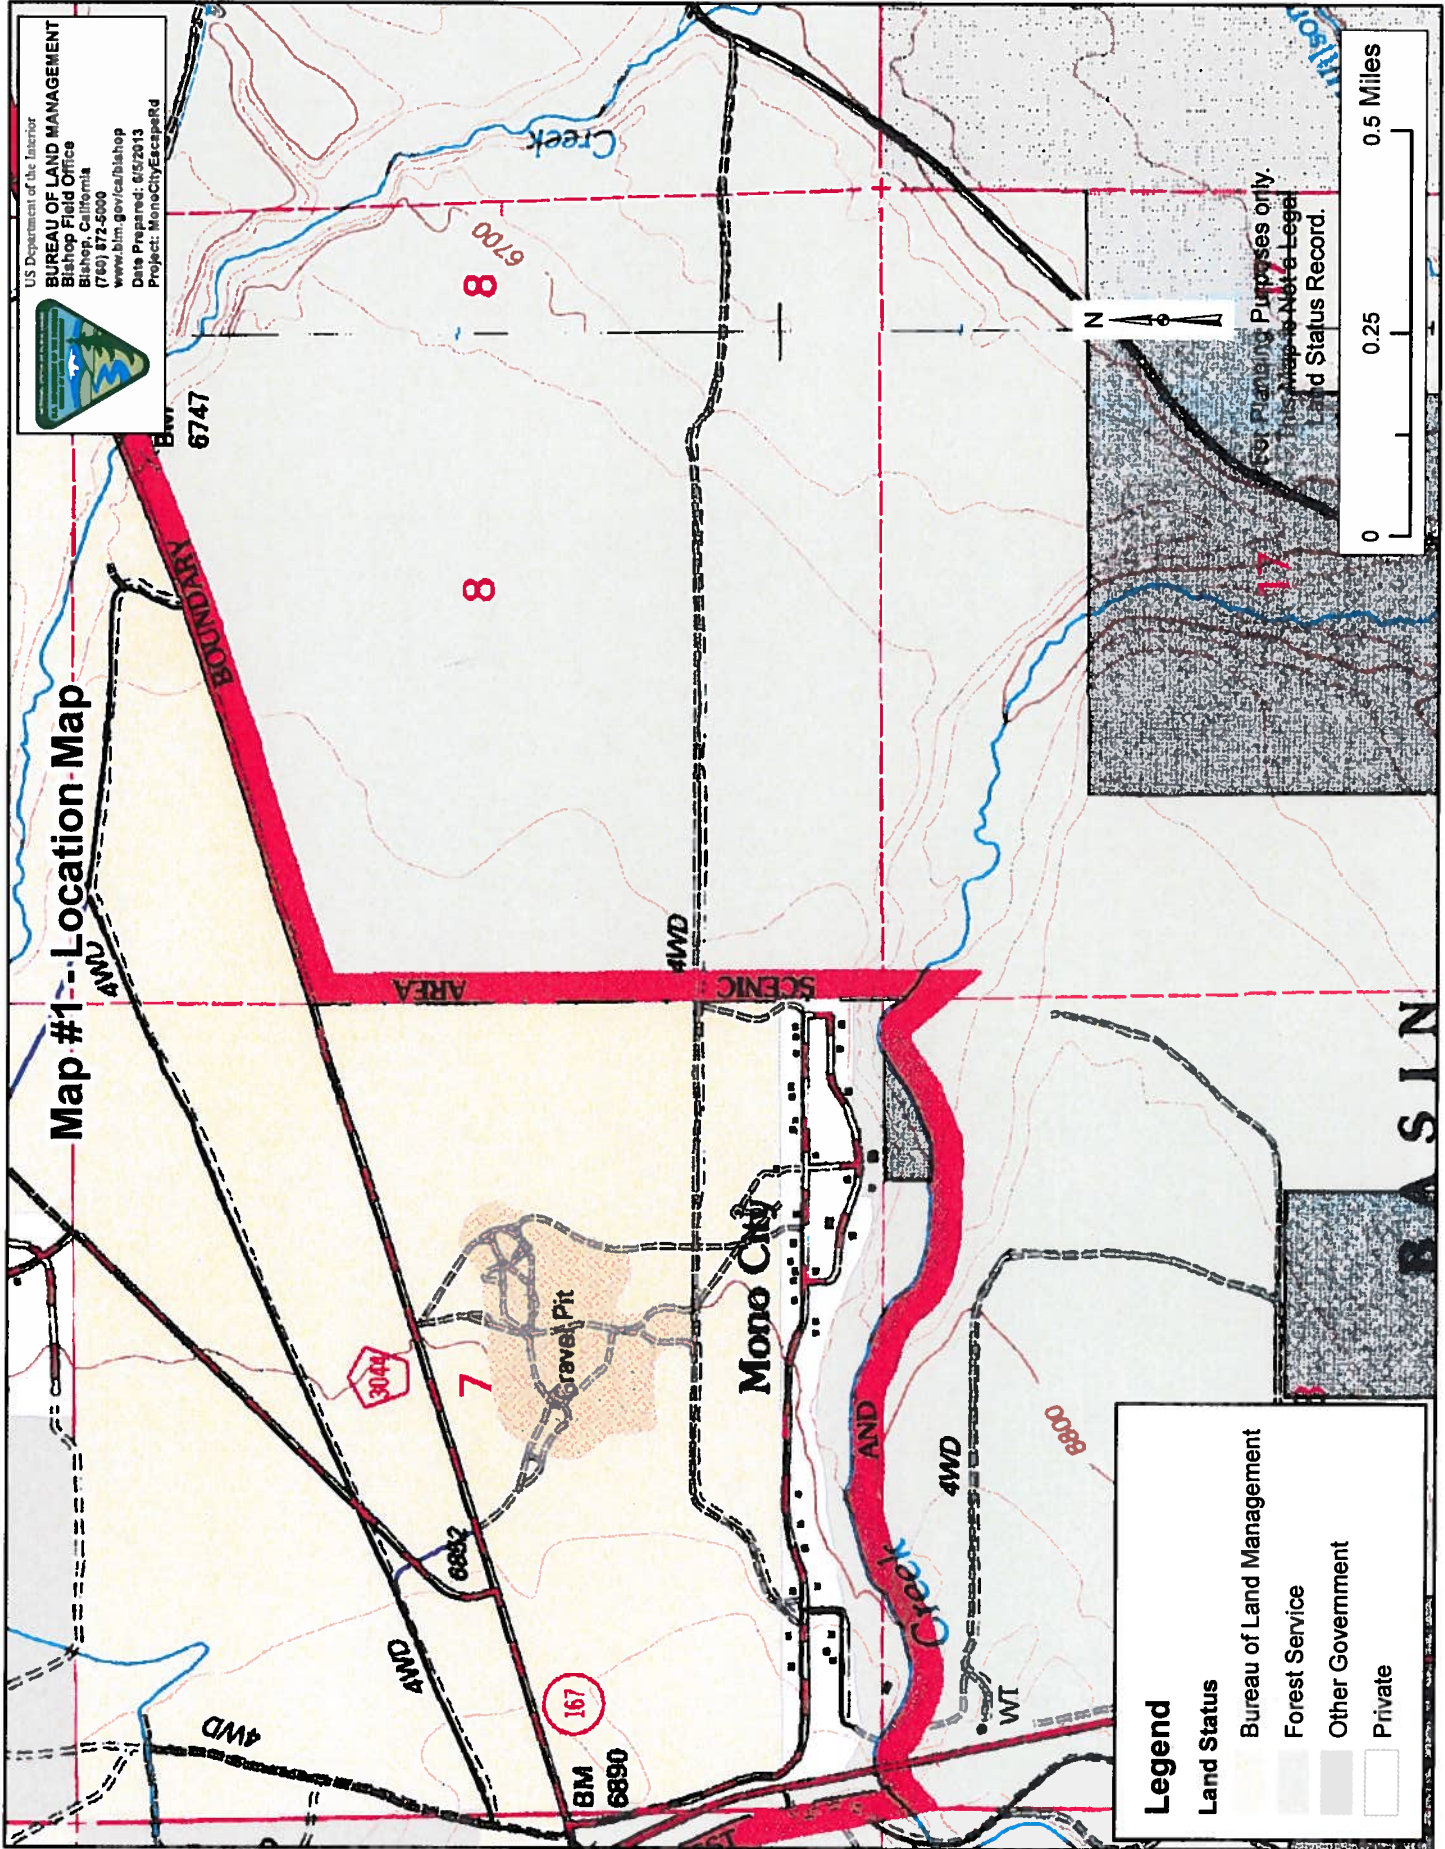

U.S. Department of the Interior
BUREAU OF LAND MANAGEMENT
Bishop Field Office
Bishop, California
(760) 872-5000
www.blm.gov/calbishop
Date Prepared: 6/5/2013
Project: MonoCityEscapeRd

Map #1 -- Location Map

Legend

Land Status

- Bureau of Land Management
- Forest Service
- Other Government
- Private

For Planning Purposes only.
This Map is Not a Legal
Land Status Record.